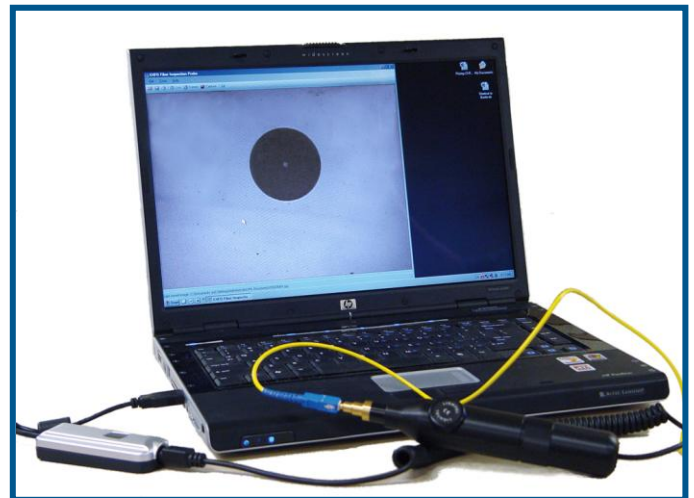

CI-1000 for Laptops
(laptop is not included)